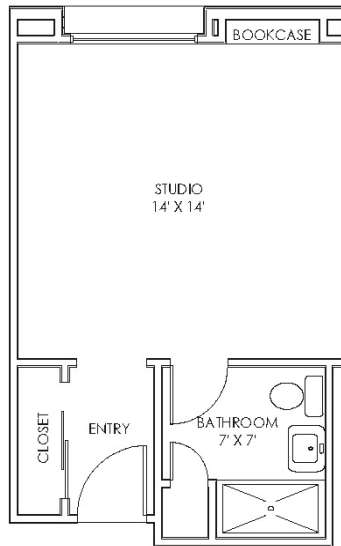

REGULAR

SUITE

SEMI-DELUXE

Cerensity Residence –
Humboldt

514 Humboldt Ave.
St. Paul, MN 55107
651-220-1700

Humboldt

www.CerensitySeniorCare.org

Printed on paper with
recycled content