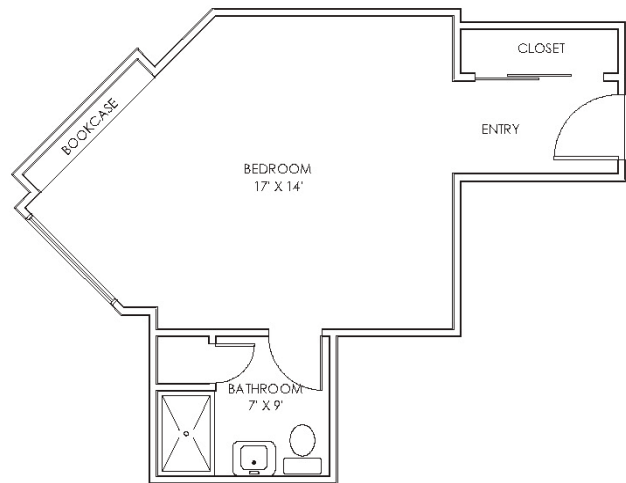

REGULAR

SUITE

SEMI-DELUXE

Cerensity Residence –
Humboldt

514 Humboldt Ave.
St. Paul, MN 55107
651-220-1700

Humboldt

www.CerensitySeniorCare.org

Printed on paper with
recycled content