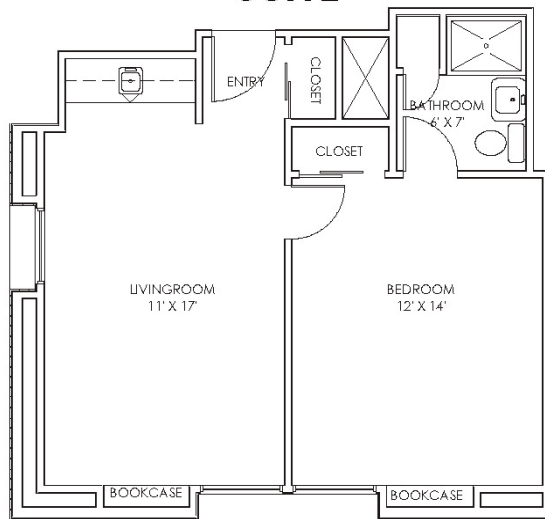

REGULAR

SUITE

SEMI-DELUXE

Cerensity Residence –
Humboldt

514 Humboldt Ave.
St. Paul, MN 55107
651-220-1700

Humboldt

www.CerensitySeniorCare.org

Printed on paper with
recycled content